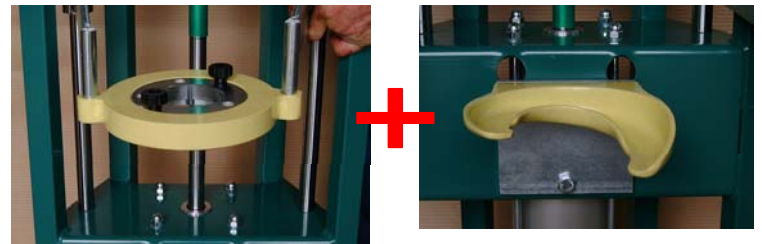

Mercedes A,B,C and E Class bracket